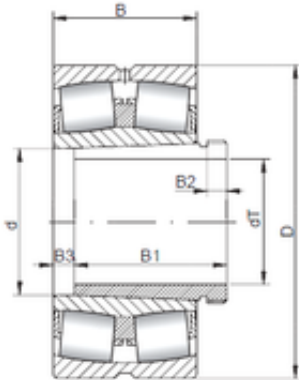

BEARING CORP.OF AMERICA

50 mm x 90 mm x 23 mm ISO 22210
KCW33+AH310 spherical roller bearings

Bearing No. 22210 KCW33+AH310

Size	50x90x23 mm
Bore Diameter	50 mm
Outer Diameter	90 mm
Width	23 mm
d	50 mm
d1	45 mm
D	90 mm
B	23 mm
C	23 mm
B1	3 mm
B2	7 mm

22210 KCW33+AH310 Bearing 2D drawings and 3D
CAD models