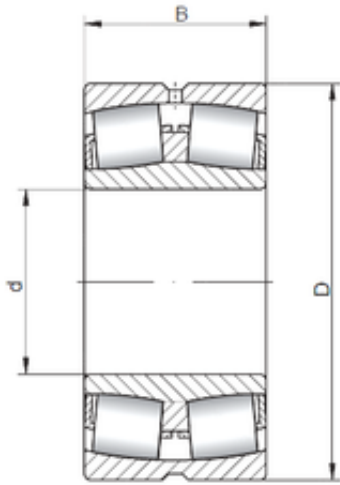

BEARING CORP.OF AMERICA

320 mm x 540 mm x 176 mm ISO 23164W33
spherical roller bearings

Bearing No. 23164W33

| | |
|----------------|----------------|
| Size | 320x540x176 mm |
| Bore Diameter | 320 mm |
| Outer Diameter | 540 mm |
| Width | 176 mm |
| d | 320 mm |
| D | 540 mm |
| B | 176 mm |
| C | 176 mm |

23164W33 Bearing 2D drawings and 3D CAD models