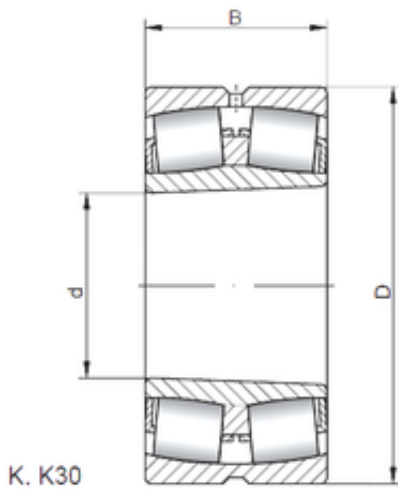

BEARING CORP.OF AMERICA

150 mm x 320 mm x 108 mm ISO 22330 KW33 spherical roller bearings

Bearing No. 22330 KW33

Size	150x320x108 mm
Bore Diameter	150 mm
Outer Diameter	320 mm
Width	108 mm
d	150 mm
D	320 mm
B	108 mm
C	108 mm

22330 KW33 Bearing 2D drawings and 3D CAD models