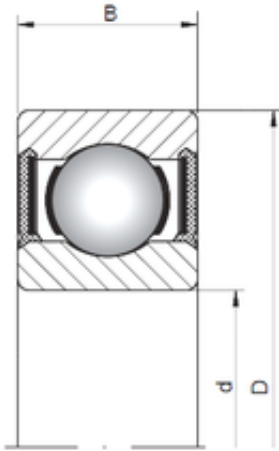

BEARING CORP.OF AMERICA

6 mm x 15 mm x 5 mm ISO 619/6-2RS deep groove ball bearings

Bearing No. 619/6-2RS

Size	6x15x5 mm
Bore Diameter	6 mm
Outer Diameter	15 mm
Width	5 mm
d	6 mm
D	15 mm
B	5 mm
C	5 mm

619/6-2RS Bearing 2D drawings and 3D CAD models