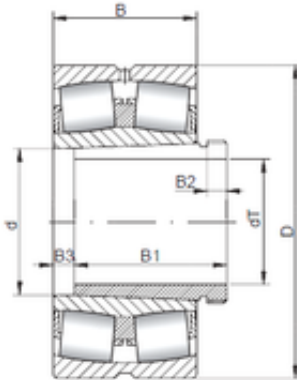

# BEARING CORP.OF AMERICA

460 mm x 620 mm x 118 mm ISO 23992  
KCW33+AH3992 spherical roller bearings

Bearing No. 23992 KCW33+AH3992

Size	460x620x118 mm
Bore Diameter	460 mm
Outer Diameter	620 mm
Width	118 mm
d	460 mm
d1	430 mm
D	620 mm
B	118 mm
C	118 mm
B1	8 mm
B2	25 mm

23992 KCW33+AH3992 Bearing 2D drawings and 3D  
CAD models