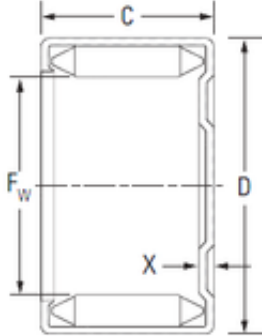

## KOYO M-22161 needle roller bearings

Bearing No. M-22161

Size	34.925x41.275x25.40 mm
Bore Diameter	34.925 mm
Outer Diameter	41.275 mm
Width	25.40 mm
Fw	34.925 mm
D	41.275 mm
C	25.40 mm
x	2.29 mm
Weight	0.064 Kg
Basic dynamic load rating (C)	40.2 kN

M-22161 Bearing 2D drawings and 3D CAD models