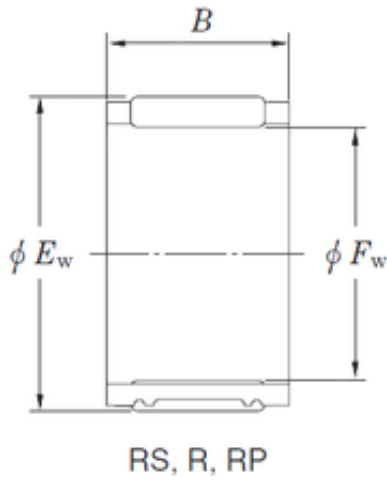

BEARING CORP.OF AMERICA

KOYO R15/20 needle roller bearings

Bearing No. R15/20

Size	15x19x20 mm
Bore Diameter	15 mm
Outer Diameter	19 mm
Width	20 mm
Fw	15 mm
Ew	19 mm
B	20 mm
Weight	0,012 Kg
Basic dynamic load rating (C)	12,6 kN
Basic static load rating (C0)	17,7 kN
(Grease) Lubrication Speed	18000 r/min
(Oil) Lubrication Speed	29000 r/min

R15/20 Bearing 2D drawings and 3D CAD models