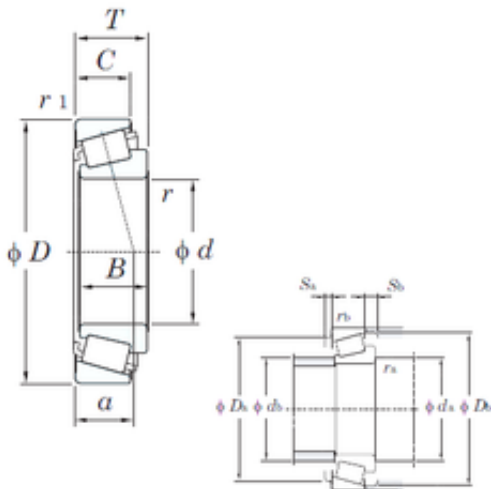

# BEARING CORP.OF AMERICA

69,85 mm x 98,425 mm x 13,495 mm KOYO  
LL713049/LL713010 tapered roller bearings

Bearing No. LL713049/LL713010

LL713049/LL713010 Bearing 2D drawings and 3D CAD models

Size	69.85x98.425x13.495 mm
Bore Diameter	69,85 mm
Outer Diameter	98,425 mm
Width	13,495 mm
d	69,85 mm
D	98,425 mm
T	13,495 mm
B	13,495 mm
C	9,525 mm
a	18,4 mm
r min.	1,6 mm
r2 min.	1,6 mm
da min.	77 mm
Da	92 mm
db min	74 mm
ra max.	1,6 mm
rb max.	1,6 mm
Db	94 mm
Weight	0,291 Kg
Basic dynamic load rating (C)	39,3 kN
Basic static load rating (C0)	59,8 kN
(Grease) Lubrication Speed	3500 r/min
(Oil) Lubrication Speed	4700 r/min
Calculation factor (e)	0,44
Calculation factor (Y0)	0,75