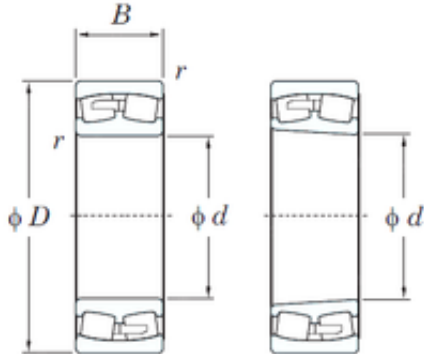

BEARING CORP.OF AMERICA

260 mm x 480 mm x 174 mm KOYO 23252RK
spherical roller bearings

Bearing No. 23252RK

| | |
|-------------------------------|----------------|
| Size | 260x480x174 mm |
| Bore Diameter | 260 mm |
| Outer Diameter | 480 mm |
| Width | 174 mm |
| d | 260 mm |
| D | 480 mm |
| B | 174 mm |
| C | 174 mm |
| r min. | 5 mm |
| da min. | 282 mm |
| Da max. | 458 mm |
| ra max. | 4 mm |
| Weight | 140 Kg |
| Basic dynamic load rating (C) | 2750 kN |
| Basic static load rating (C0) | 4640 kN |
| (Grease) Lubrication Speed | 640 r/min |
| (Oil) Lubrication Speed | 860 r/min |
| Calculation factor (e) | 0,4 |
| Calculation factor (Y0) | 1,65 |
| Calculation factor (Y1) | 1,69 |

23252RK Bearing 2D drawings and 3D CAD models