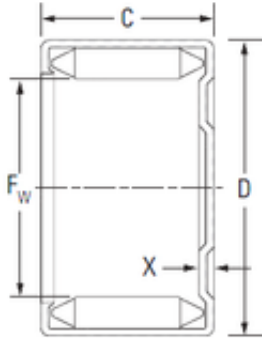

BEARING CORP.OF AMERICA

KOYO M9101 needle roller bearings

Bearing No. M9101

Size	14.288x19.050x15.880 mm
Bore Diameter	14.288 mm
Outer Diameter	19.050 mm
Width	15.880 mm
Fw	14.288 mm
D	19.050 mm
C	15.880 mm
x	2.03 mm
b	13.7 mm
Weight	0,013 Kg
Basic dynamic load rating (C)	11.4 kN
Basic static load rating (C0)	23.7 kN

M9101 Bearing 2D drawings and 3D CAD models