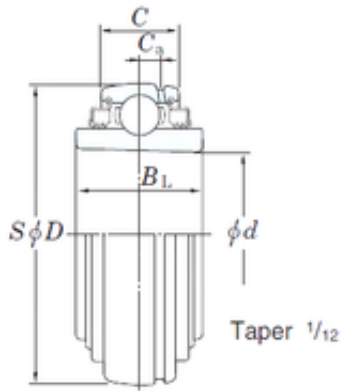

BEARING CORP.OF AMERICA

30 mm x 62 mm x 27 mm KOYO UK206L3
deep groove ball bearings

Bearing No. UK206L3

Size	30x62x27 mm
Bore Diameter	30 mm
Outer Diameter	62 mm
Width	27 mm
d	30 mm
D	62 mm
B	27 mm
C	19 mm
C	5 mm
Weight	0,29 Kg
Basic dynamic load rating (C)	19,5 kN
Basic static load rating (C0)	11,3 kN

UK206L3 Bearing 2D drawings and 3D CAD models