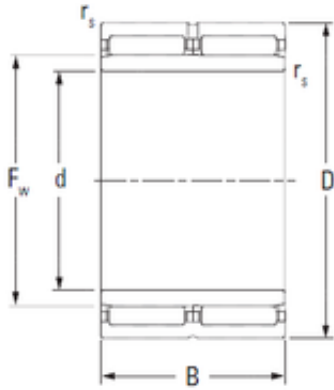

BEARING CORP.OF AMERICA

40 mm x 62 mm x 40 mm KOYO NA6908
needle roller bearings

Bearing No. NA6908

NA6908 Bearing 2D drawings and 3D CAD models

| | |
|-------------------------------|-------------|
| Size | 40x62x40 mm |
| Bore Diameter | 40 mm |
| Outer Diameter | 62 mm |
| Width | 40 mm |
| d | 40 mm |
| Fw | 48 mm |
| D | 62 mm |
| B | 40 mm |
| C | 40 mm |
| r5 min. | 0,6 mm |
| S | 1,5 mm |
| Weight | 0,473 Kg |
| Basic dynamic load rating (C) | 70,8 kN |
| Basic static load rating (C0) | 124 kN |
| (Grease) Lubrication Speed | 9100 r/min |