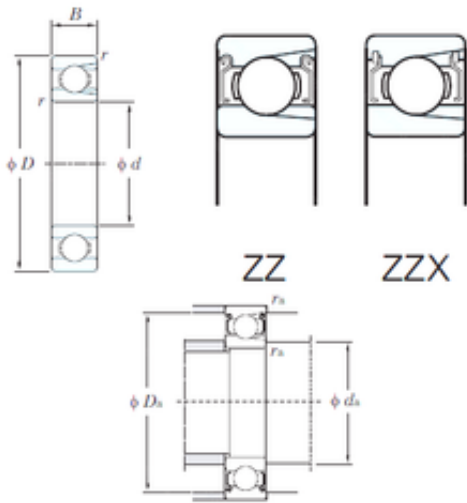

BEARING CORP.OF AMERICA

50 mm x 110 mm x 27 mm KOYO M6310ZZ
deep groove ball bearings

Bearing No. M6310ZZ

Size	50x110x27 mm
Bore Diameter	50 mm
Outer Diameter	110 mm
Width	27 mm
d	50 mm
D	110 mm
B	27 mm
C	27 mm
r min.	2 mm
da min.	59 mm
da max	66 mm
Da max.	101 mm
ra max.	2 mm
Weight	1.10 Kg
Basic dynamic load rating (C)	64.9 kN
Basic static load rating (C0)	52.6 kN
(Grease) Lubrication Speed	6100 r/min

M6310ZZ Bearing 2D drawings and 3D CAD models