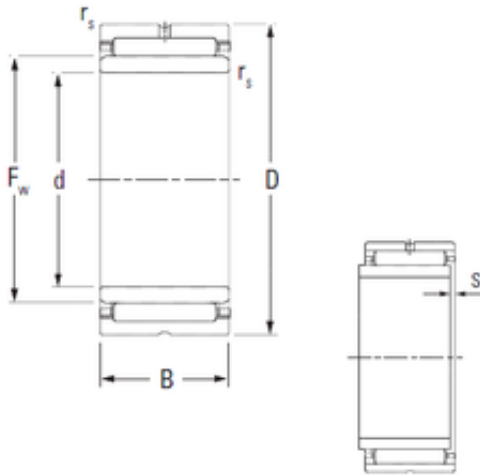

# BEARING CORP.OF AMERICA

65 mm x 90 mm x 34 mm KOYO NA5913  
needle roller bearings

Bearing No. NA5913

Size	65x90x34 mm
Bore Diameter	65 mm
Outer Diameter	90 mm
Width	34 mm
d	65 mm
Fw	72 mm
D	90 mm
B	34 mm
C	34 mm
r min.	1 mm
Weight	0,613 Kg
Basic dynamic load rating (C)	85,4 kN
Basic static load rating (C0)	158 kN

NA5913 Bearing 2D drawings and 3D CAD models