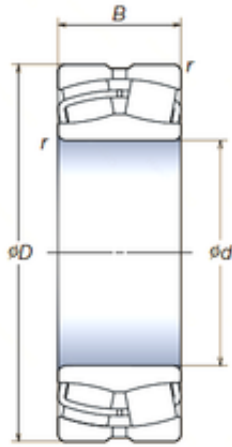

BEARING CORP.OF AMERICA

150 mm x 270 mm x 73 mm NSK
22230SWRCDg2E4 spherical roller bearings

Bearing No. 22230SWRCDg2E4

Size	150x270x73 mm
Bore Diameter	150 mm
Outer Diameter	270 mm
Width	73 mm
d	150 mm
D	270 mm
B	73 mm
C	73 mm
r min.	3 mm
Basic dynamic load rating (C)	765 kN

22230SWRCDg2E4 Bearing 2D drawings and 3D CAD models