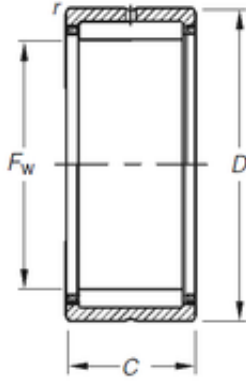

## Timken NK65/35 needle roller bearings

Bearing No. NK65/35

Size	65x78x35 mm
Bore Diameter	65 mm
Outer Diameter	78 mm
Width	35 mm
d	65 mm
D	78 mm
C	35 mm
r	0,6 mm
Weight	0,298 Kg
Basic dynamic load rating (C)	65,2 kN
Basic static load rating (C0)	144 kN
(Grease) Lubrication Speed	6500 r/min

NK65/35 Bearing 2D drawings and 3D CAD models