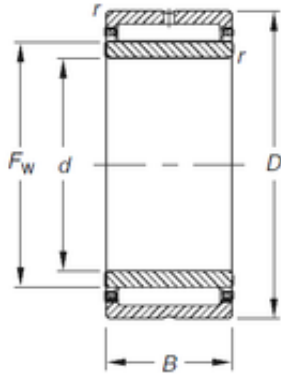

# BEARING CORP.OF AMERICA

15 mm x 27 mm x 20 mm Timken NKJ15/20  
needle roller bearings

Bearing No. NKJ15/20

|                                  |             |
|----------------------------------|-------------|
| Size                             | 15x27x20 mm |
| Bore Diameter                    | 15 mm       |
| Outer Diameter                   | 27 mm       |
| Width                            | 20 mm       |
| d                                | 15 mm       |
| Fw                               | 19 mm       |
| D                                | 27 mm       |
| B                                | 20 mm       |
| C                                | 20 mm       |
| r                                | 0,3 mm      |
| S                                | 1,5 mm      |
| Weight                           | 0,054 Kg    |
| Basic dynamic load rating<br>(C) | 16,8 kN     |
| Basic static load rating (C0)    | 23,6 kN     |
| (Grease) Lubrication Speed       | 24000 r/min |

NKJ15/20 Bearing 2D drawings and 3D CAD models